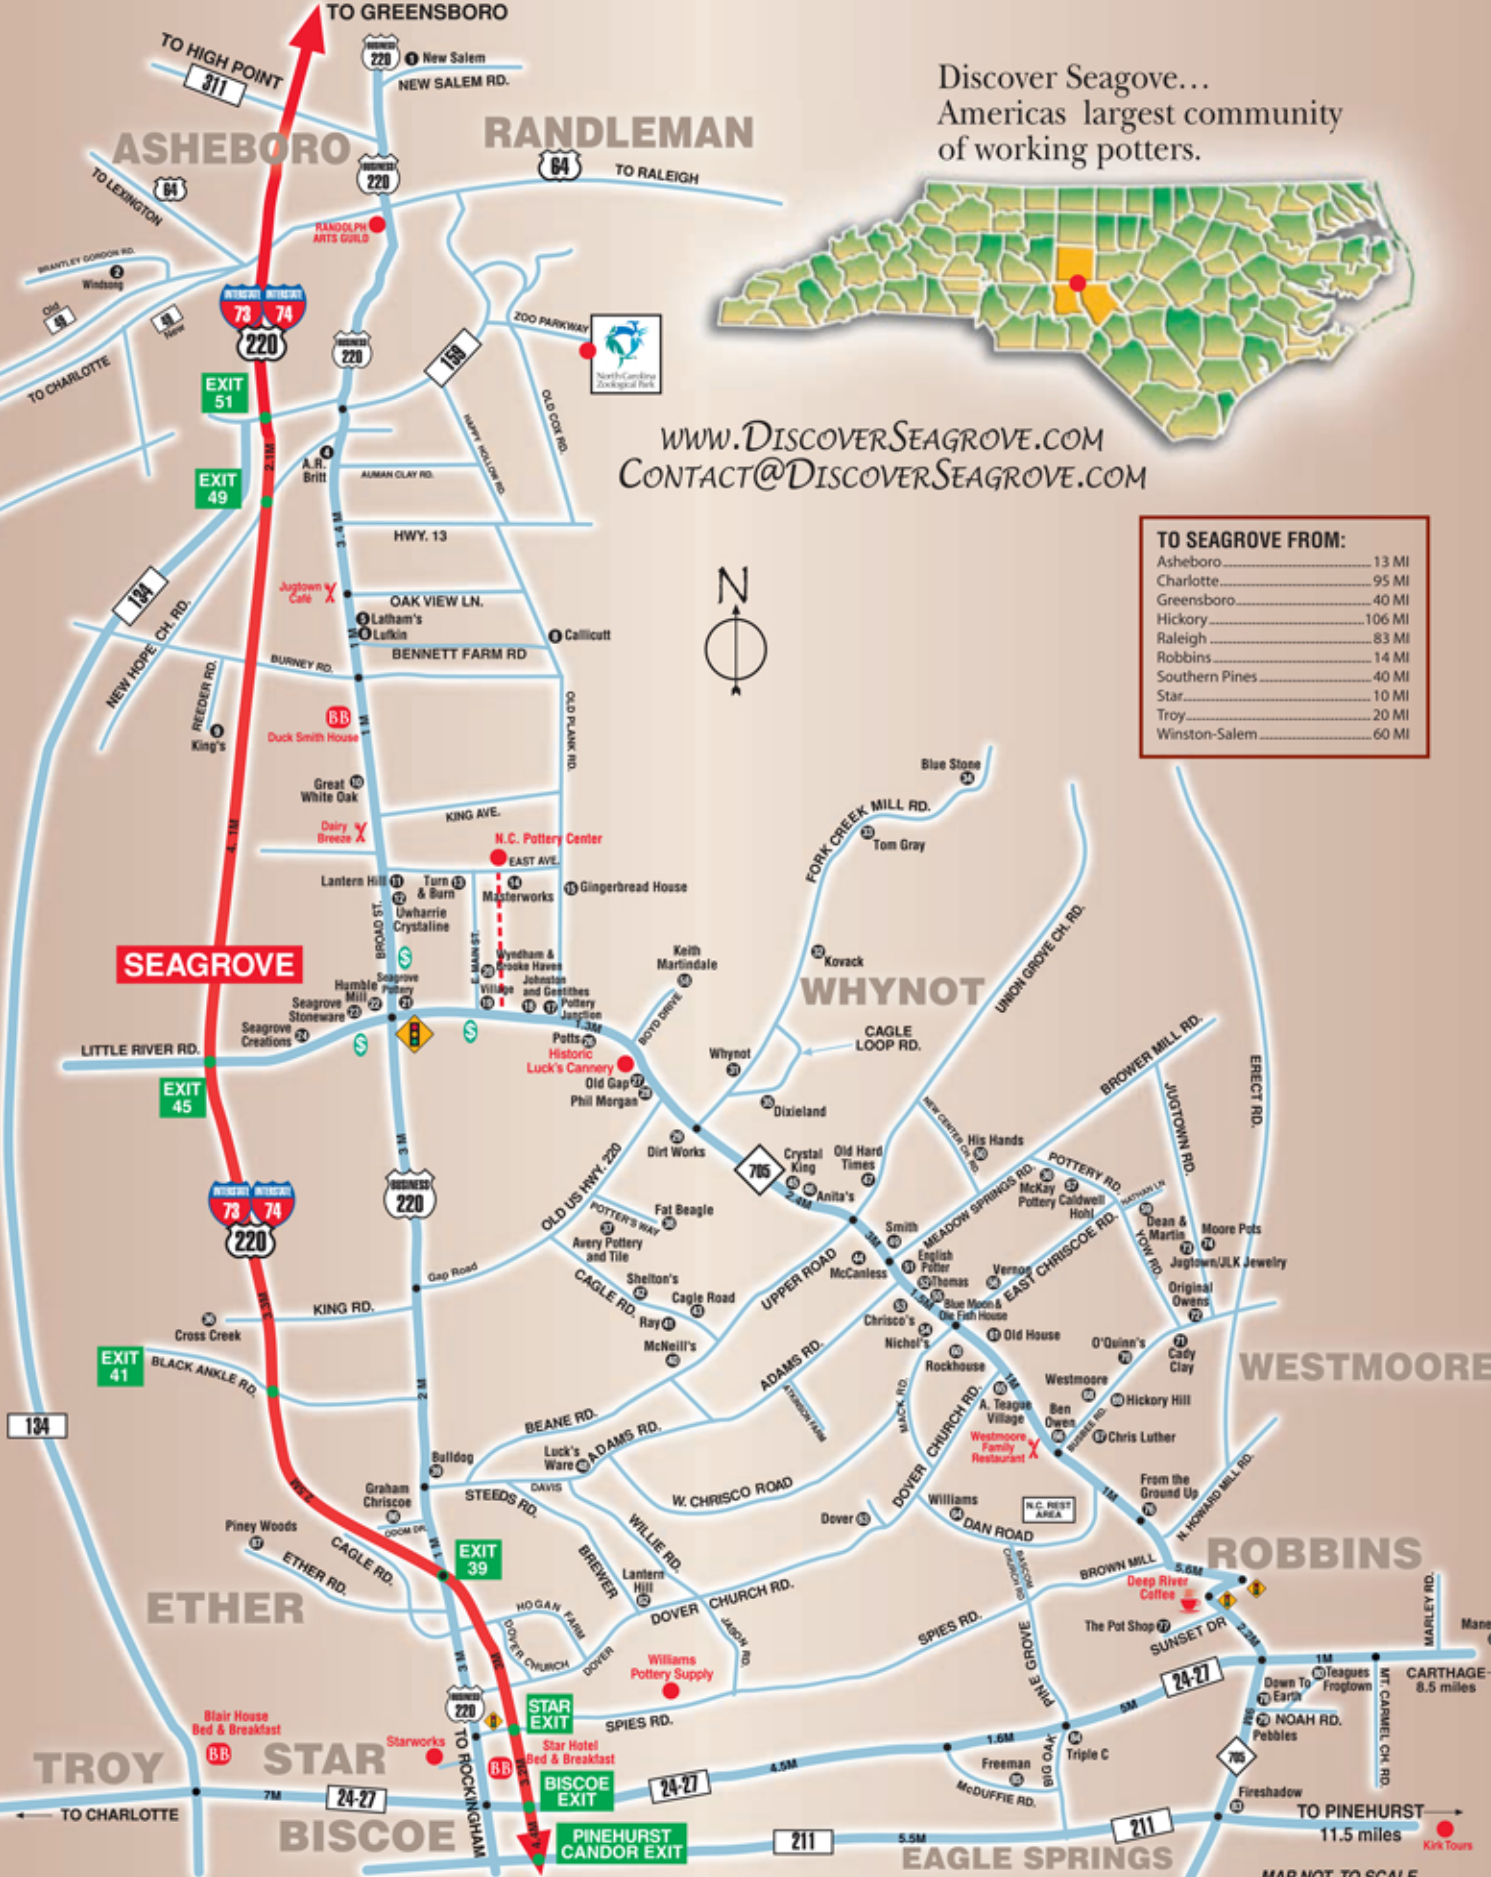

Discover Seagrove...
America's largest community
of working potters.

WWW.DISCOVERSEAGROVE.COM
CONTACT@DISCOVERSEAGROVE.COM

TO SEAGROVE FROM:	
Asheboro	13 MI
Charlotte	95 MI
Greensboro	40 MI
Hickory	106 MI
Raleigh	83 MI
Robbins	14 MI
Southern Pines	40 MI
Star	10 MI
Troy	20 MI
Winston-Salem	60 MI

MAP NOT TO SCALE