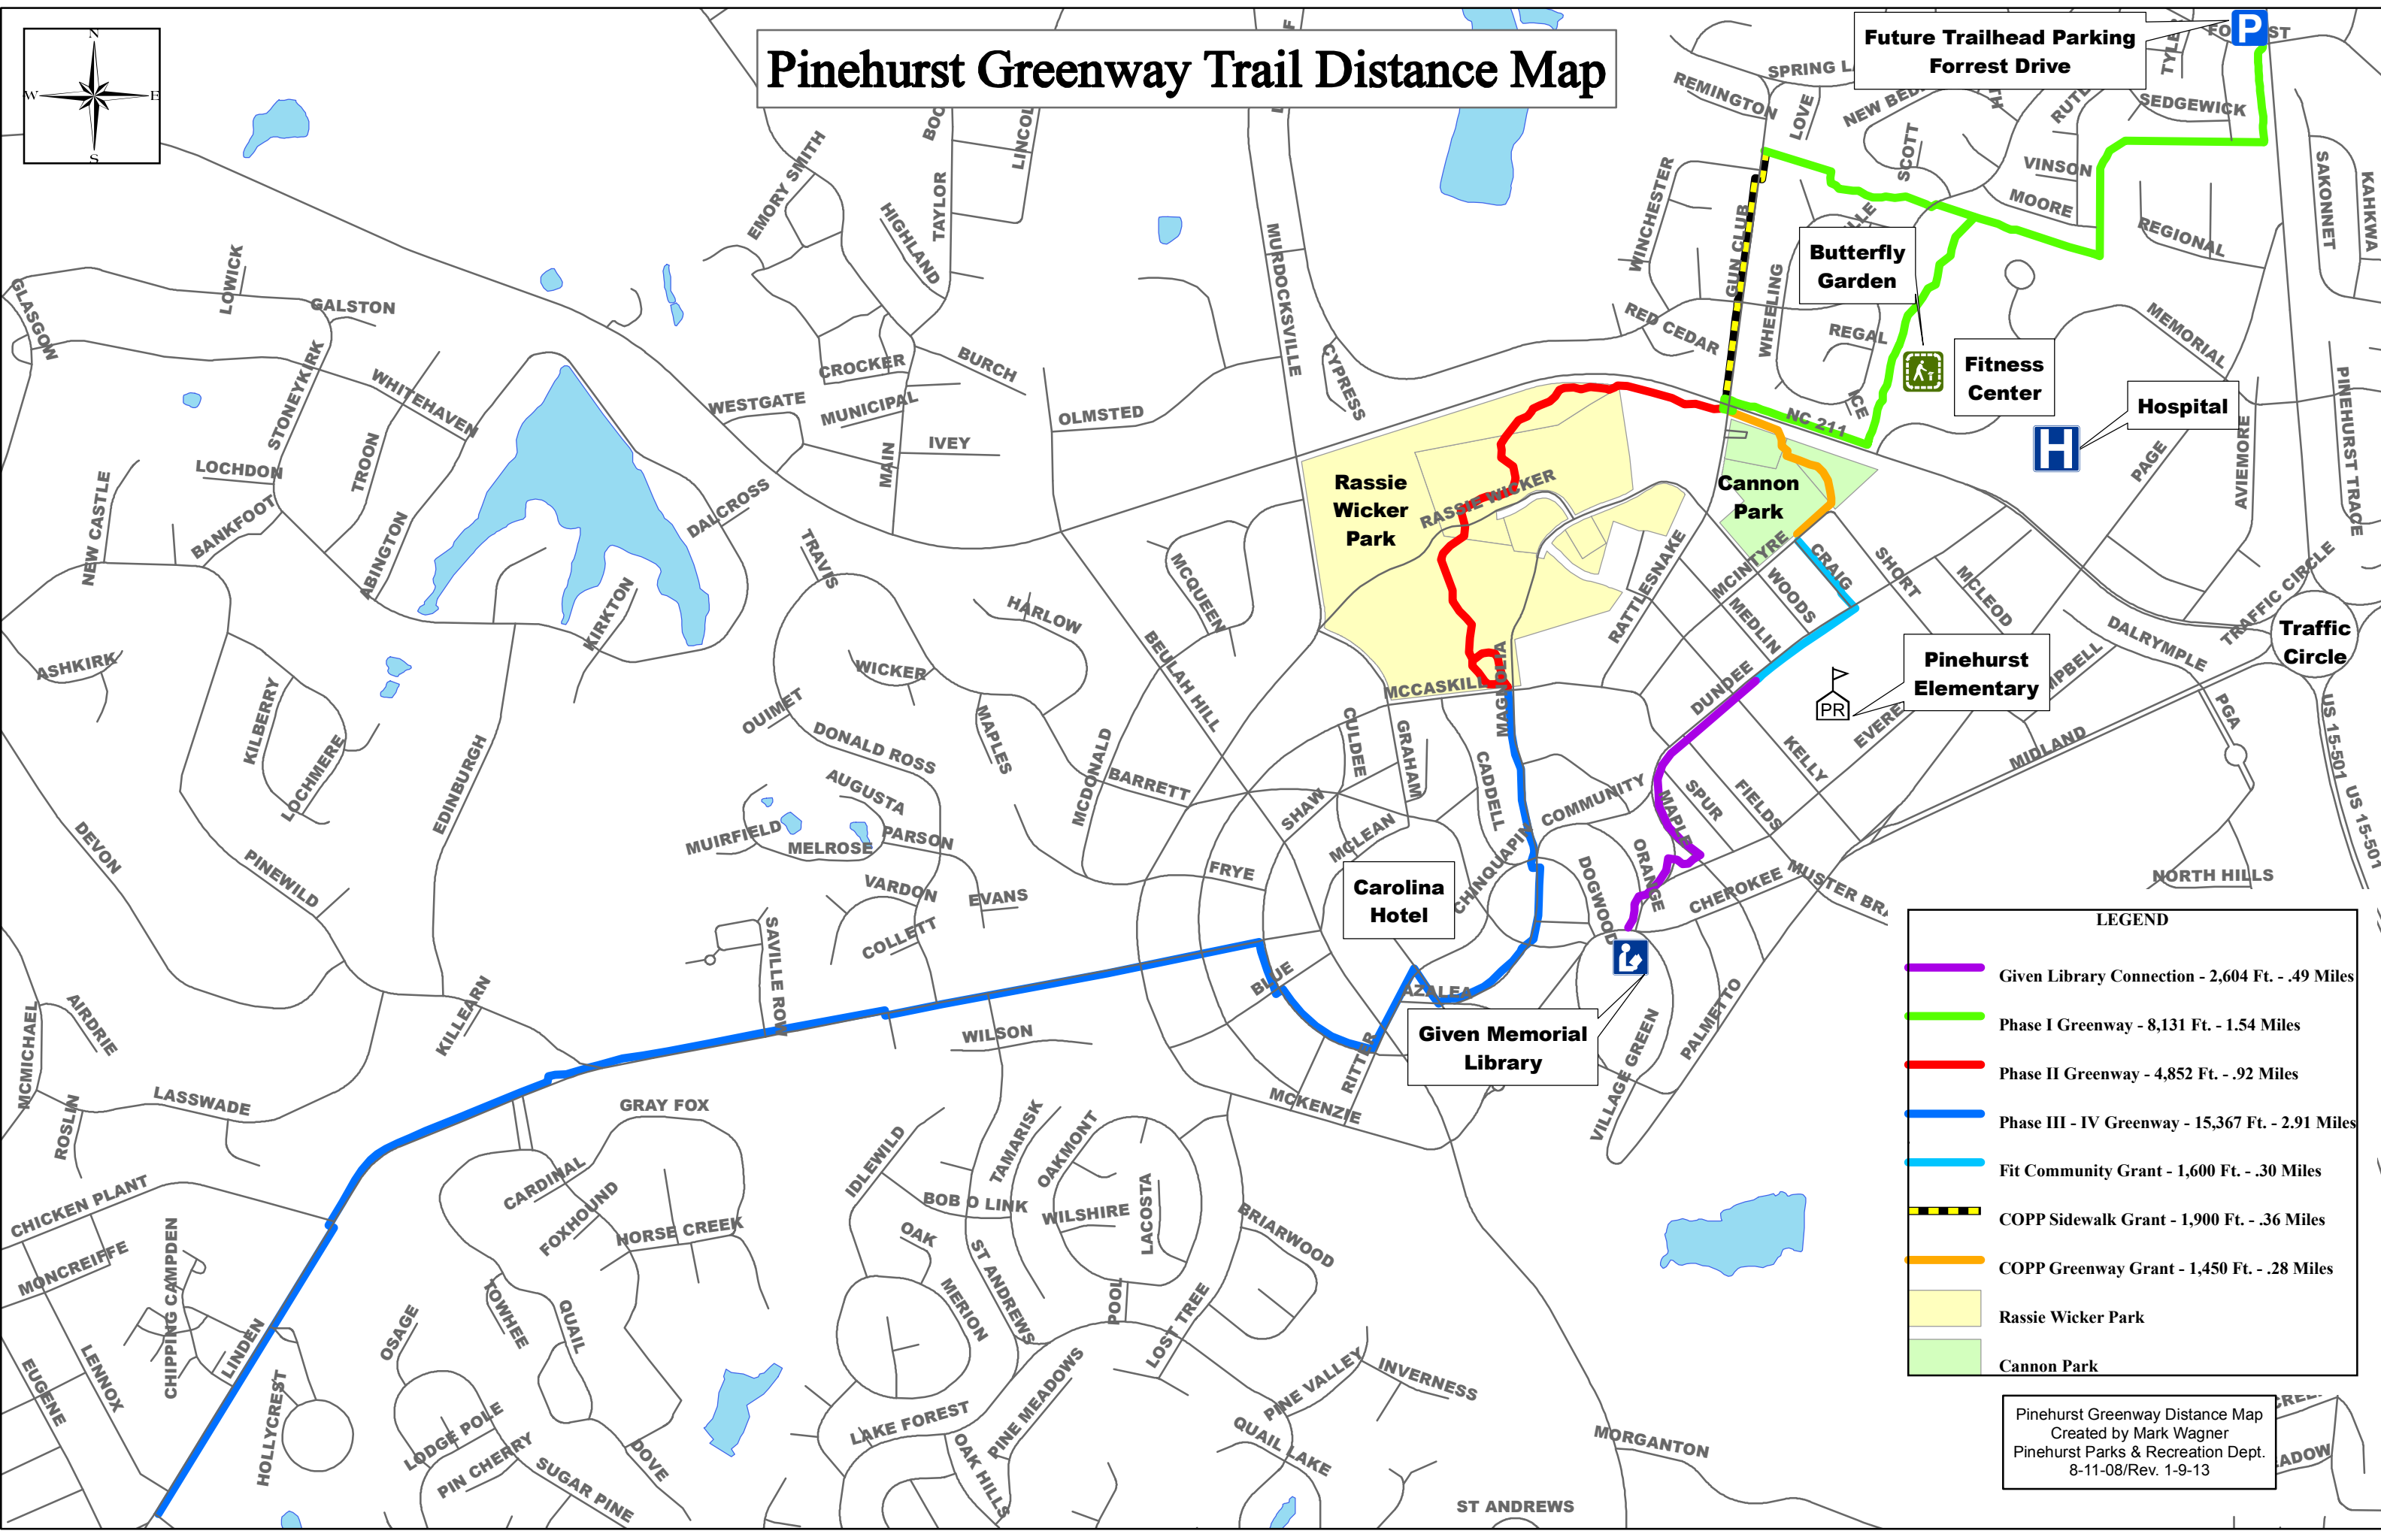

Pinehurst Greenway Trail Distance Map

LEGEND

	Given Library Connection - 2,604 Ft. - .49 Miles
	Phase I Greenway - 8,131 Ft. - 1.54 Miles
	Phase II Greenway - 4,852 Ft. - .92 Miles
	Phase III - IV Greenway - 15,367 Ft. - 2.91 Miles
	Fit Community Grant - 1,600 Ft. - .30 Miles
	COPP Sidewalk Grant - 1,900 Ft. - .36 Miles
	COPP Greenway Grant - 1,450 Ft. - .28 Miles
	Rassic Wicker Park
	Cannon Park

Pinehurst Greenway Distance Map
 Created by Mark Wagner
 Pinehurst Parks & Recreation Dept.
 8-11-08/Rev. 1-9-13