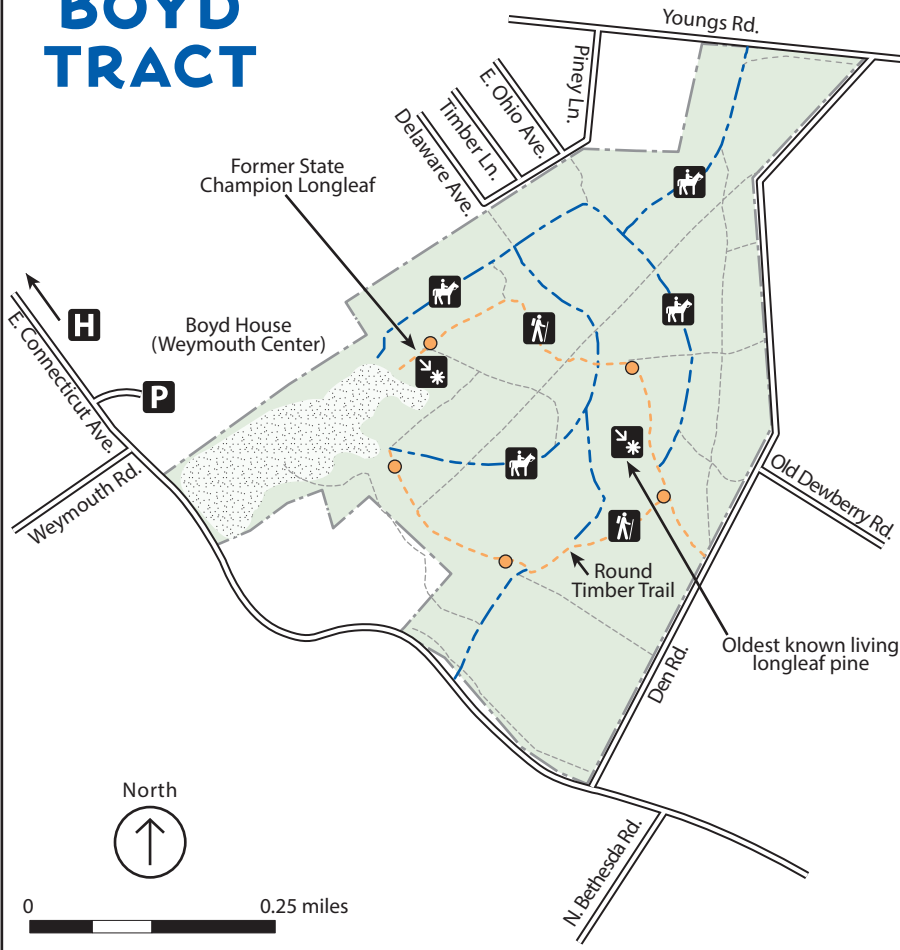

# BOYD TRACT

## LEGEND

- Cemetery
- Equestrian Trail ---
- Hiking Trail ---
- Hospital - Moore Regional Hospital  
910-715-1000 **Emergency 911**
- Meadow
- Park Boundary
- Parking Area
- Point of Interest
- Roads -
  - Paved
  - Service Road
  - Private Road

## TRAILS

- Boyd**
- Round Timber Trail 1.0 miles easy ● orange
- Paint Hill**
- Pyxie Moss Trail 0.8 miles easy ● blue
  - Fox Squirrel Loop 0.5 miles easy ■ red

# PAINT HILL TRACT

Many of the service roads on the Paint Hill tract lead onto private property. Please be mindful of this while hiking.