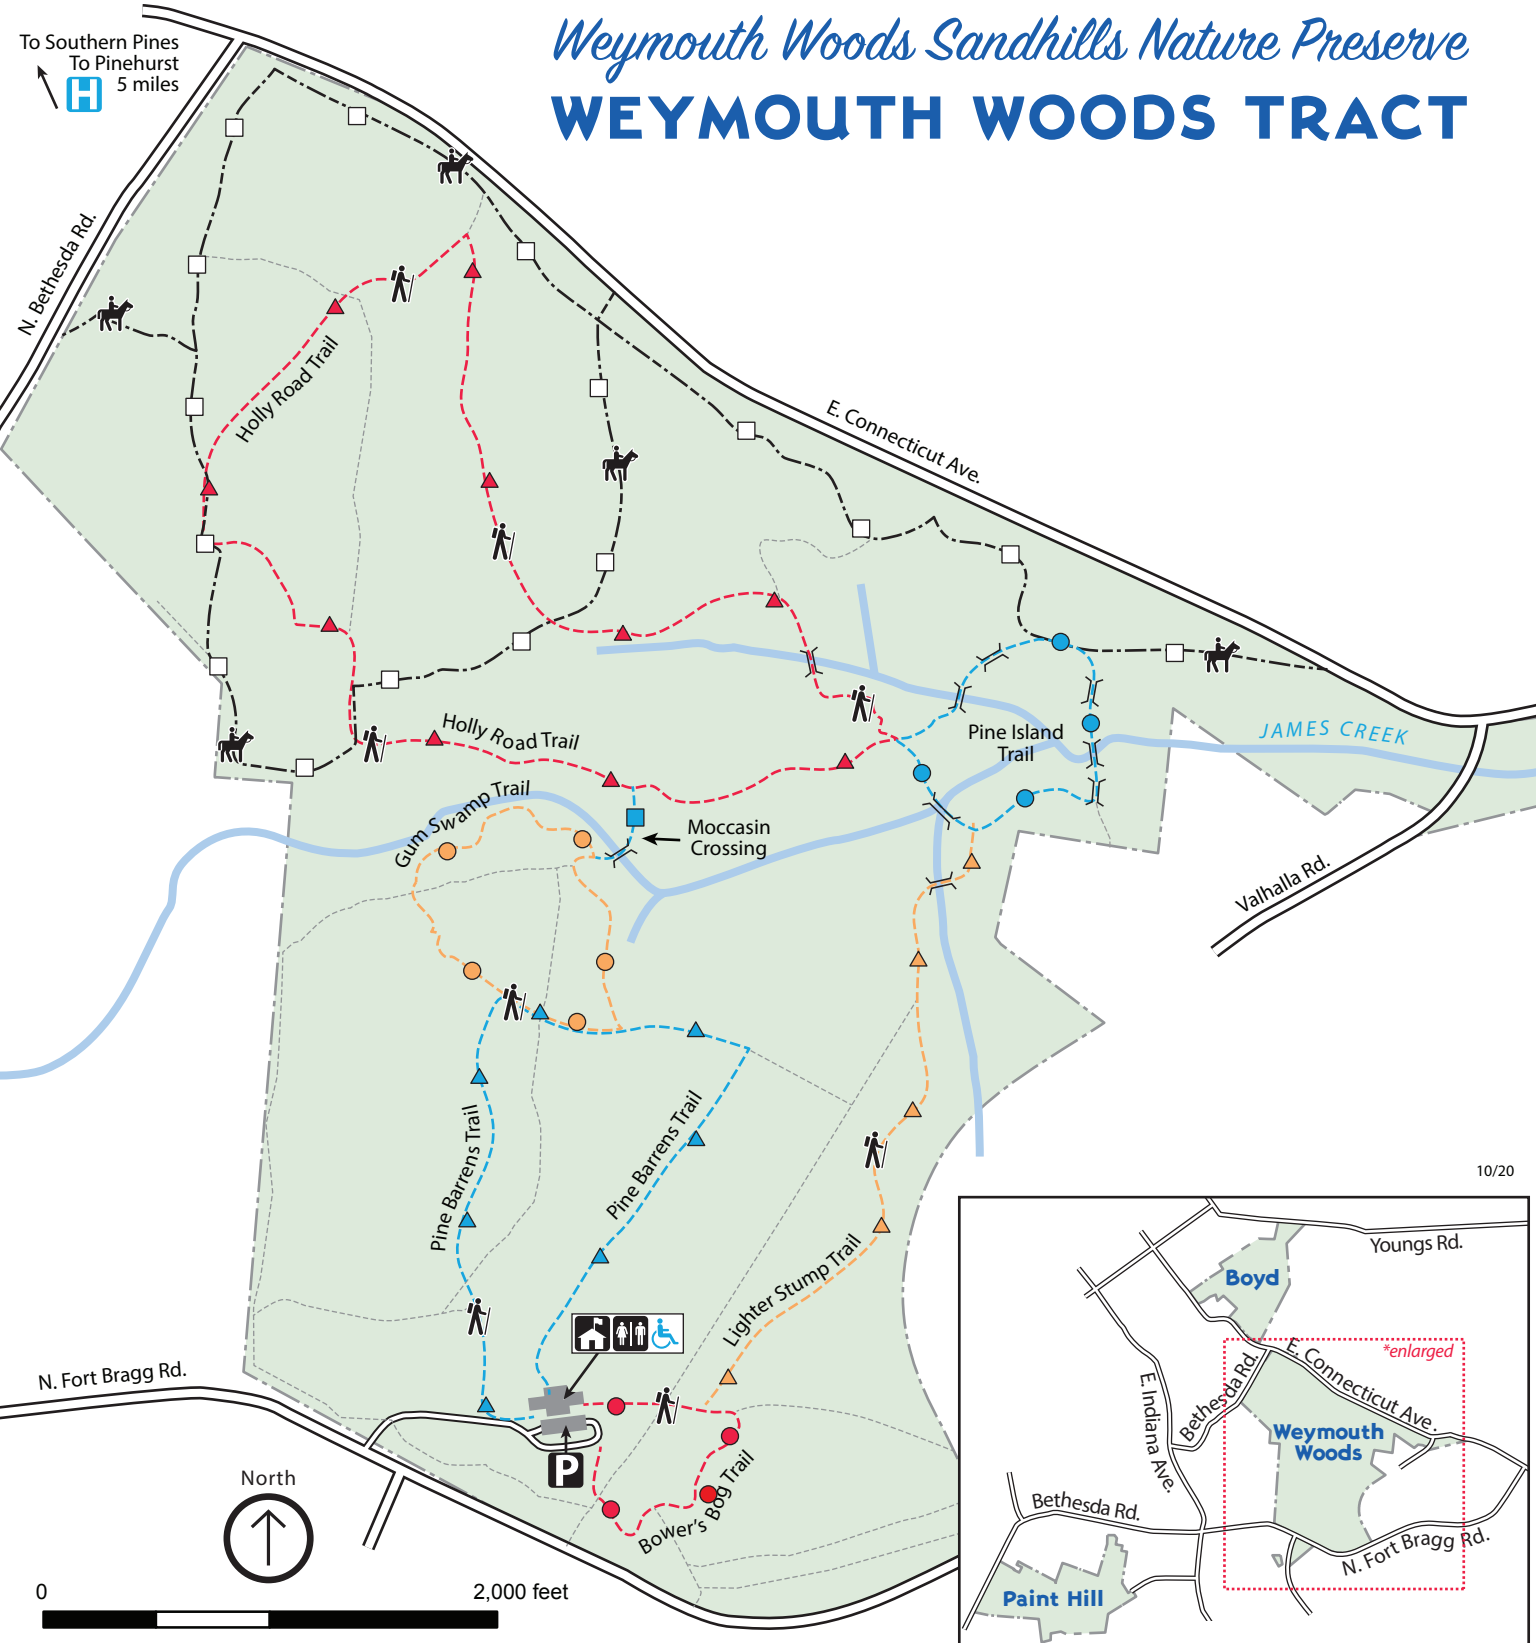

Weymouth Woods Sandhills Nature Preserve

WEYMOUTH WOODS TRACT

10/20

Legend

- Accessible
- Bridge
- Equestrian Trail
- Hiking Trail
- Moore Regional Hospital
910-715-1000
Emergency 911
- Park Boundary
- Park Office
- Parking Area
- Restrooms
- Roads -
- Paved
- Service Road

Trails

Holly Road Trail	1.8 miles	easy	red
Moccasin Crossing	0.1 miles	easy	blue
Gum Swamp Trail	0.5 miles	easy	orange
Pine Barrens Trail	1.0 miles	easy	blue
Bower's Bog Trail	0.3 miles	easy	red
Lighter Stump Trail	0.5 miles	easy	orange
Pine Island Trail	0.5 miles	easy	blue
Equestrian Trail	2.6 miles	easy	white